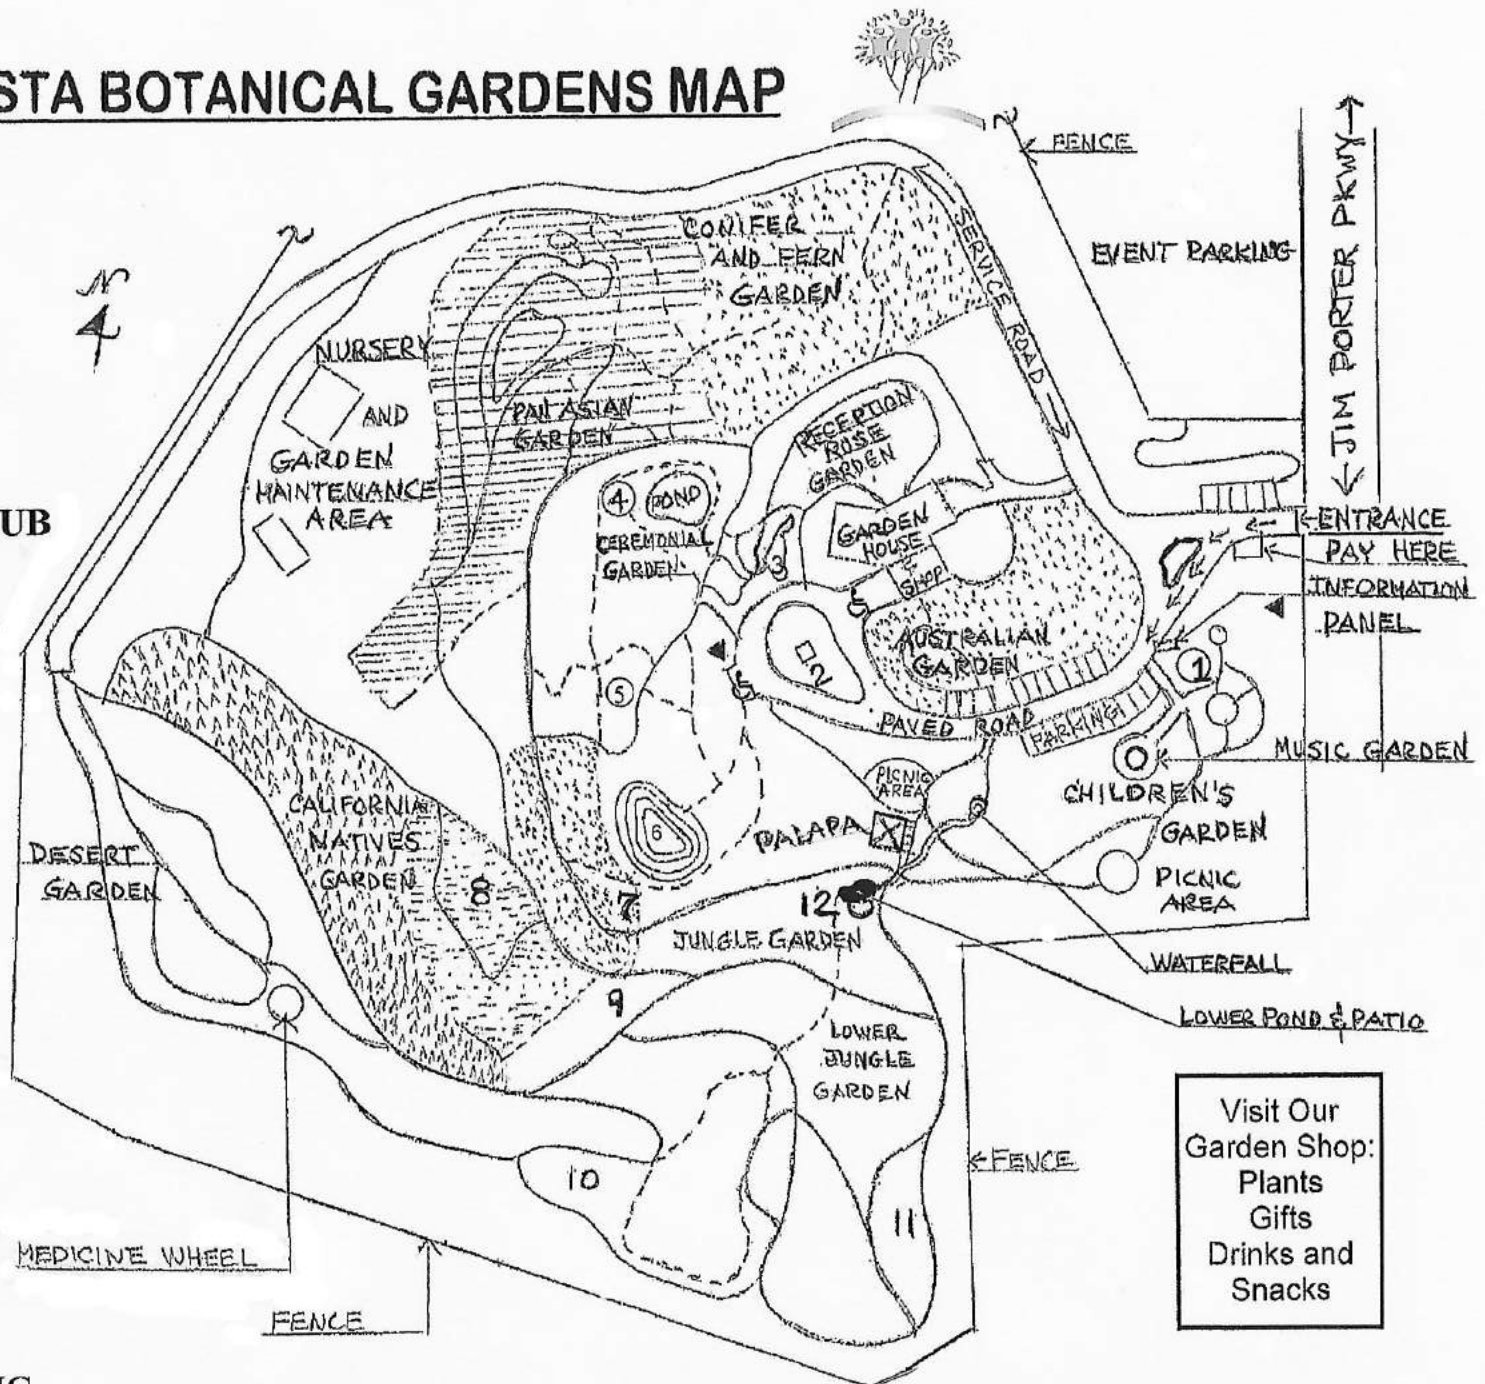

ALTA VISTA BOTANICAL GARDENS MAP

KEY

1. DISCOVERY TRAIL
2. OBELISK TOWER
3. CULINARY HERB GARDEN
4. THE WOMAN'S CLUB OF VISTA GAZEBO
5. MEDICINAL HERB GARDEN
6. LABYRINTH
7. PREHISTORIC CYCAD GARDEN
8. SOUTH AFRICAN GARDEN
9. SUB TROPICAL GARDEN
10. JUNGLE SHADE GARDEN
11. TROPICAL FRUIT GARDEN
12. LOWER POND & PATIO
- ▲ BATHROOMS

♿ HANDICAP PARKING

~ TRAILS

Visit our Website at: AltaVistaBotanicalGardens.org Tel: 760-945-3954

Garden Closes at 4:30pm in Winter & 5:00pm in Summer.